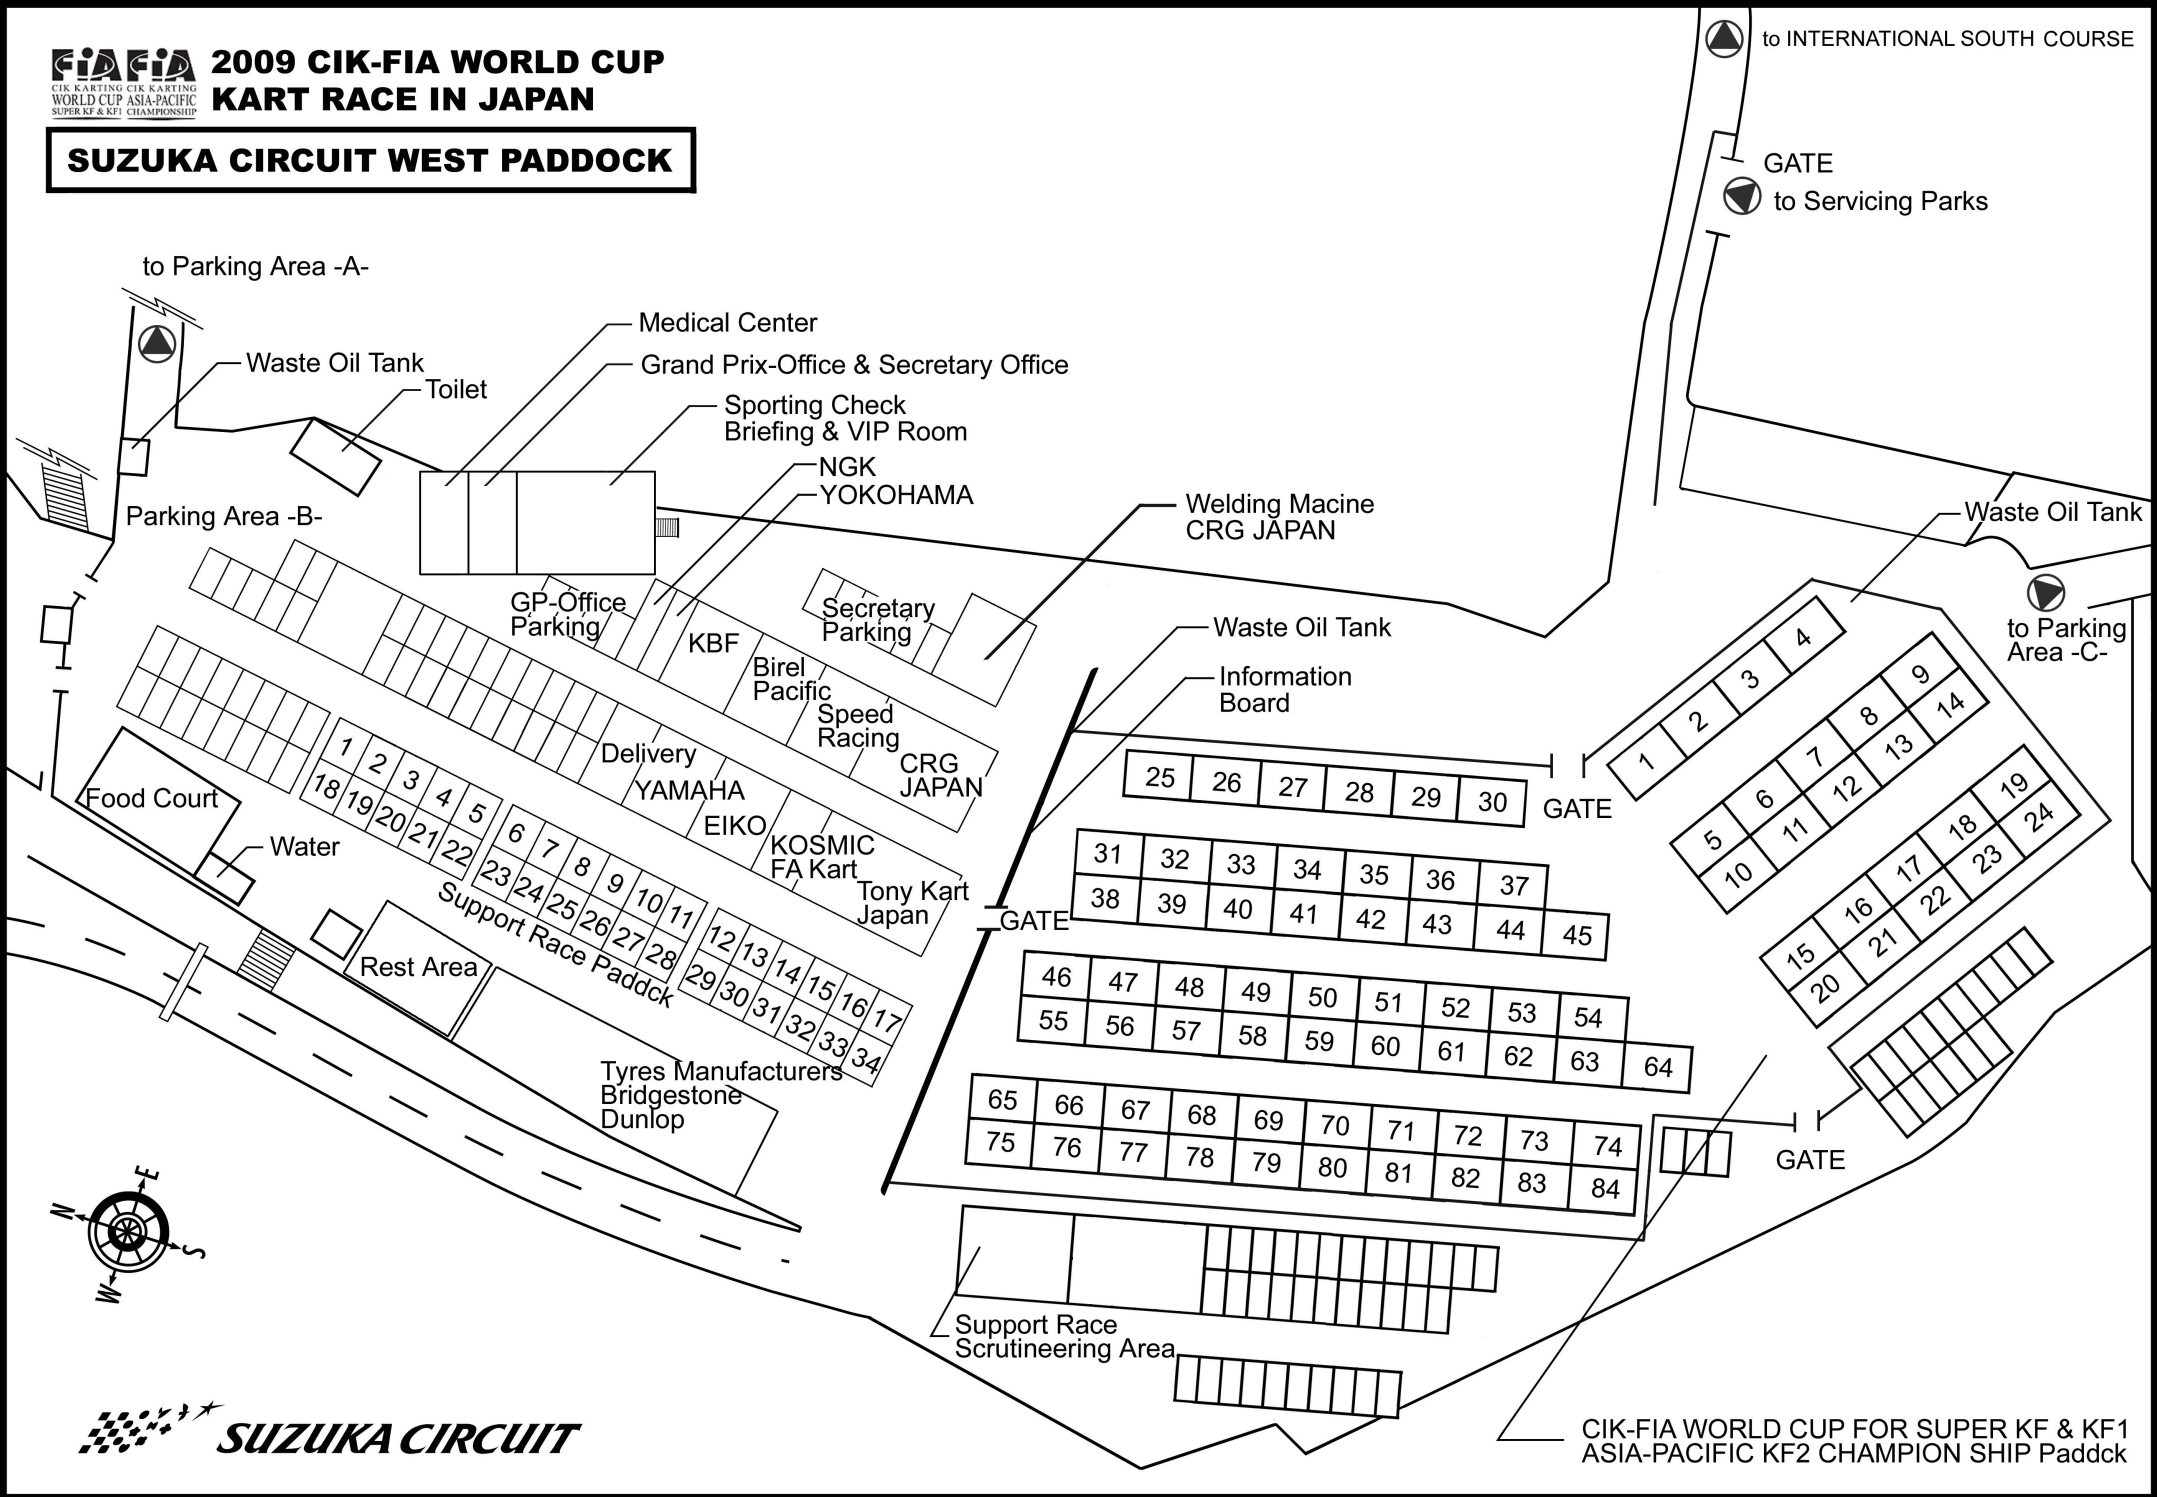

**2009 CIK-FIA WORLD CUP
KART RACE IN JAPAN**

SUZUKA CIRCUIT WEST PADDOCK

CIK-FIA WORLD CUP FOR SUPER KF & KF1
ASIA-PACIFIC KF2 CHAMPION SHIP Paddock

PADDOCK ALLOCATION

PADDOCK №	STARTING №	ドライバー/エントラント DRIVER/TEAM ENTRANT	PADDOCK №	STARTING №	ドライバー/エントラント DRIVER/TEAM ENTRANT	PADDOCK №	STARTING №	ドライバー/エントラント DRIVER/TEAM ENTRANT	PADDOCK №	STARTING №	ドライバー/エントラント DRIVER/TEAM ENTRANT
1	14	Robert Foster-Jones Ricky Flynn Motorsport	22	17	Oliver Rowland Chiesa Corse	43	111	Ben Cooper Tony Kart Junior RT	64	51	Akio Yoshida nuova Kart
2	101	Maxim Zimin Ricky Flynn Motorsport	23	18	Luca Giacomello Chiesa Corse	44	114	Luke Wright Tony Kart Junior RT	65	2	Libor Toman Birel Motorsport
3	106	Alexander Lynn Ricky Flynn Motorsport	24	104	David Manuel Tomas Da Luz Chiesa Corse	45	122	Matteo Beretta Tony Kart Junior RT	66	11	Jason Parrott Birel Motorsport
4	115	Mackenzie Taylor Ricky Flynn Motorsport	25	26	Alessandro Bressan Kosmic Racing Dept	46	125	Fumiya Nakayama CRG JAPAN	67	20	Sauro Cesetti Birel Motorsport
5	33	Hiroaki Watatani SPS KAWAGUCHI	26	27	Armand Convers Kosmic Racing Dept	47	5	Davide Fore CRG	68	29	Tom Grice Birel Motorsport
6	30	Mark Litchfield Trenta Quattro Nara	27	102	Felice Tiene Kosmic Racing Dept	48	23	Arnaud Kozlinski CRG	69	42	Tin Sritrai Birel Pacific Motorsports
7	31	Aaro Vainio Trenta Quattro Nara	28	118	Gilbert Mitchell Kosmic Racing Dept	49	136	Soichiro Iijima weed criff	70	28	Tim Wai Wong Advance Racing
8	32	Ben Hanley Trenta Quattro Nara	29	36	Kyohei Yamashita Kosmic Racing japan	50	52	Masaki Mori SUGIYAMA RACING	71	41	Daisaku Kojima Birel Parilla Racing Team
9	-	Engine Warm Up Area	30	128	Nobuharu Matsushita Kosmic Racing Japan	51	35	Takeharu Nakamori MUSASHINO KART CLUB	72	44	Yoshiaki Maehara MASUDA RACING PROJECT
10	131	Akari Iwai OSAKA KART CLUB	31	1	Marco Ardigo Tony Kart Racing Team	52	119	Kazumi Osada TEAM HIRANO	73	16	Shintaro Kawabata Takagi Planning
11	117	Shoya Kose Trenta Quattro Nara	32	3	Gary Catt Tony Kart Racing Team	53	140	Shogo Morishita HARADA KART CLUB	74	43	Notaka Hori nuova Kart
12	123	Eduard Cheever Trenta Quattro Nara	33	22	Flavio Camponeschi Tony Kart Racing Team	54	45	Shoji Sato HARADA KART CLUB	75	108	Giacomo Patrono Birel Motorsport
13	124	George Blundell Trenta Quattro Nara	34	103	Ignazio D'Agosto Tony Kart Racing Team	55	133	Ryuya Fujie CRG JAPAN	76	110	Petri Suvanto Birel Motorsport
14	129	Naoki Yokoyama PETER - PAN	35	38	Hiroyuki Inoue Tony Kart Racing Team Japan	56	24	Jonathan Thonon CRG	77	116	Matteo Vigano Birel Motorsport
15	12	Yannick De Brabander Intrepid Kart Technology Srl	36	39	Gaku Ishiyama Tony Kart Racing Team Japan	57	25	Eddy Tinini CRG	78	135	Hiroki Ohtsu Birel Pacific Motorsport
16	107	Brandon Maisano Intrepid Kart Technology Srl	37	40	Daiki Sasaki Tony Kart Racing Team Japan	58	37	Kazushi Sano TEAM STREGA	79	138	Bryan Homi Mehta Birel Pacific Motorsport
17	6	Manuel Renaudie PDB Racing Team	38	109	Aniello Smarrazzo Tony Kart Racing Team	59	126	Rintaro Kubo SUGIYAMA RACING	80	139	Jonathan Reveille Birel Parilla Racing Team
18	15	Richard Bradley Maddox	39	120	J.Stefano Marcelo Tony Kart Racing Team	60	130	Hayato Kurosawa SILK ROAD RACING TEAM	81	134	Kohei Suto Birel Parilla Racing Team
19	112	Pasin Lathotas Simon Racing Team	40	121	Yu Kanamaru Tony Kart Racing Team	61	141	Gaku Fujimatsu HARADA KART CLUB	82	137	Ryo Hirakawa MASUDA RACING PROJECT
20	113	Kouta Sawabe HIGUCHI RACING TEAM	41	127	Nanin Indra Payoong Thirty's Racing	62	46	Toshikazu Harada HARADA KART CLUB	83	19	Takamoto Katsuta Takagi Planning
21	132	Kazuki Miyazawa Tech Miyazawa	42	105	Chris Lock Tony Kart Junior RT	63	21	Davide Gaggianesi Genikart-LTP	84	34	Ryota Tateishi SPIRIT MTS