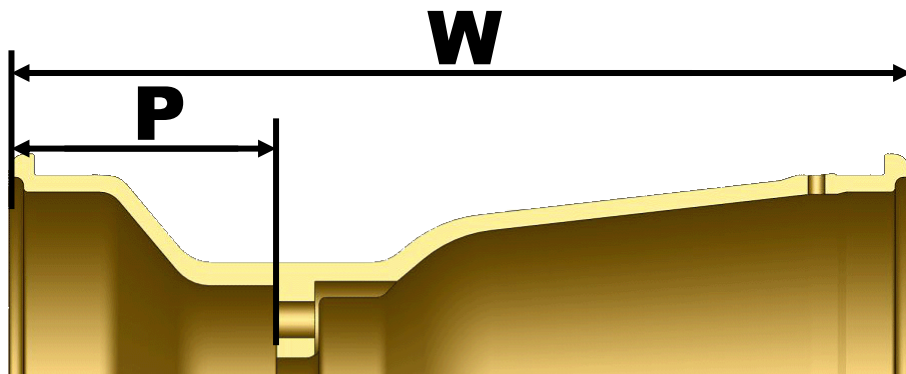

# Magnesium wheels

Fig	F/R	MODEL	W	P	BEAD RETAINER
2	Front	115	115	48	no
3	Front	120	120	53	no
4	Front	130	130	53	
	Front	130C	130	43	
	Front	130B	130	33	
1	Front	126	126	0	no
5	Rear	148	148	63	no
6	Rear	161	161	63	no
7	Rear	184	184	63	
	Rear	200	200	68	
8	Rear	212	212	63	
	Rear	212D	212	73	