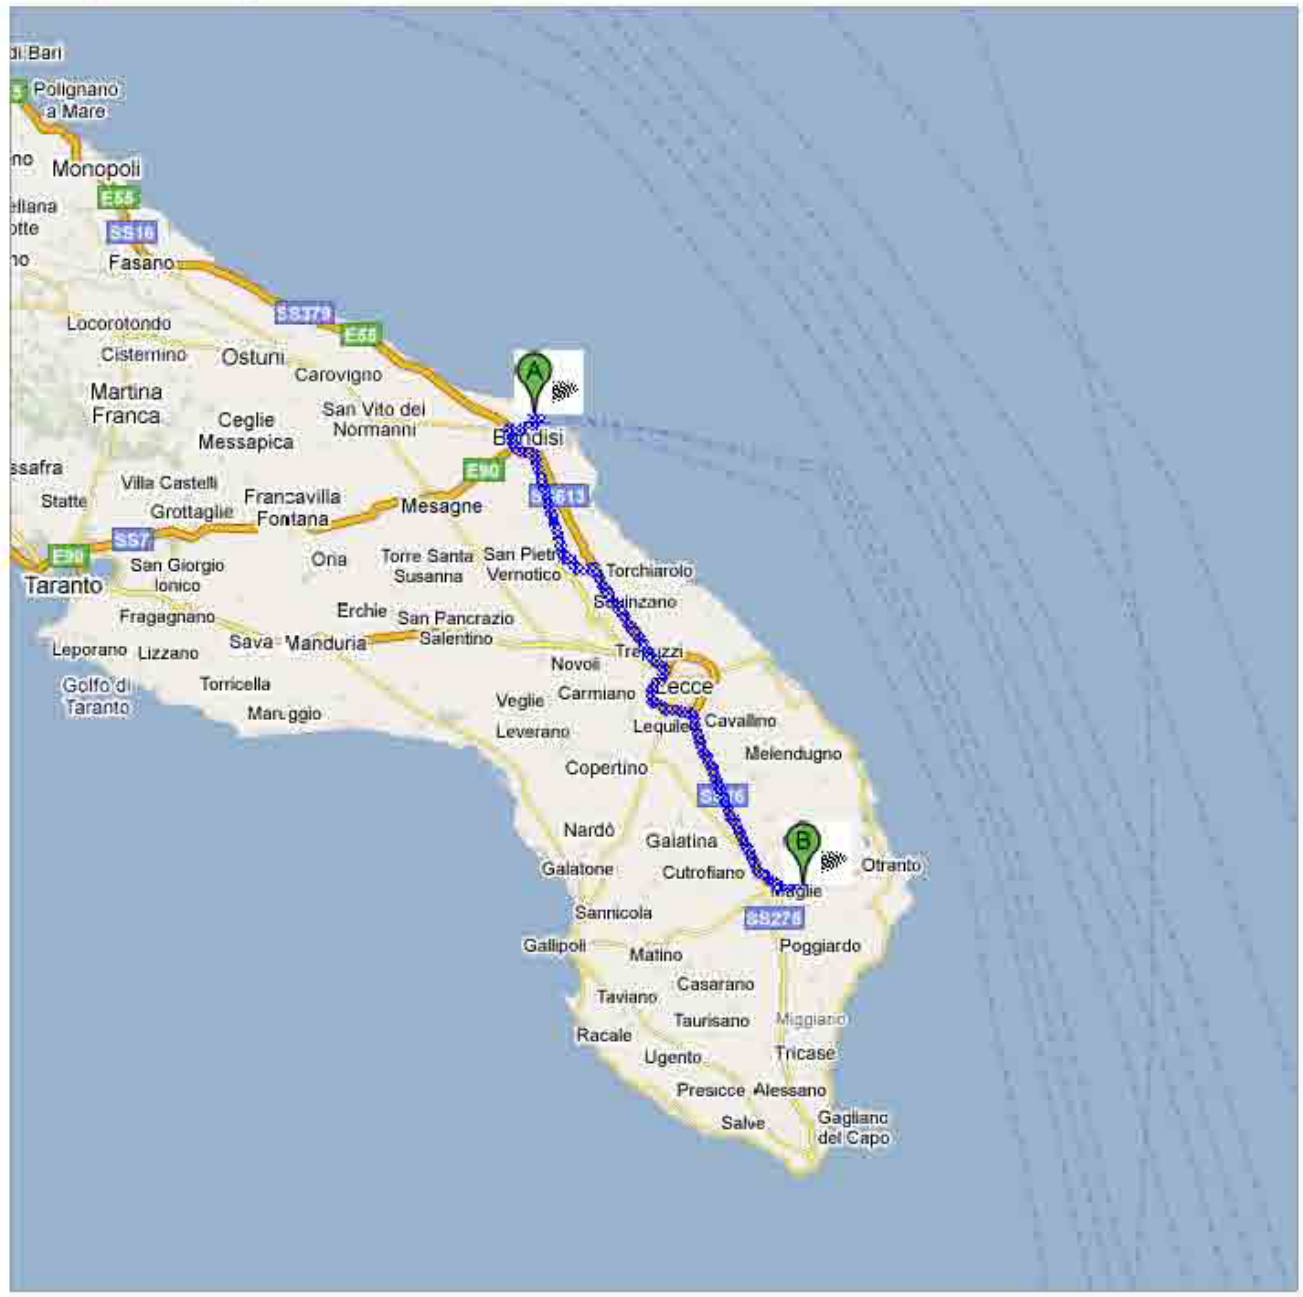

GET DIRECTED

Directions to Kartodromo "La conca" -
Circuito internazionale
85.0 km – about 1 hour 18 mins

Track LA CONCA:
S. S. 16 Maglie-Otranto km 989
73036 Muro Leccese (Lecce) Italy