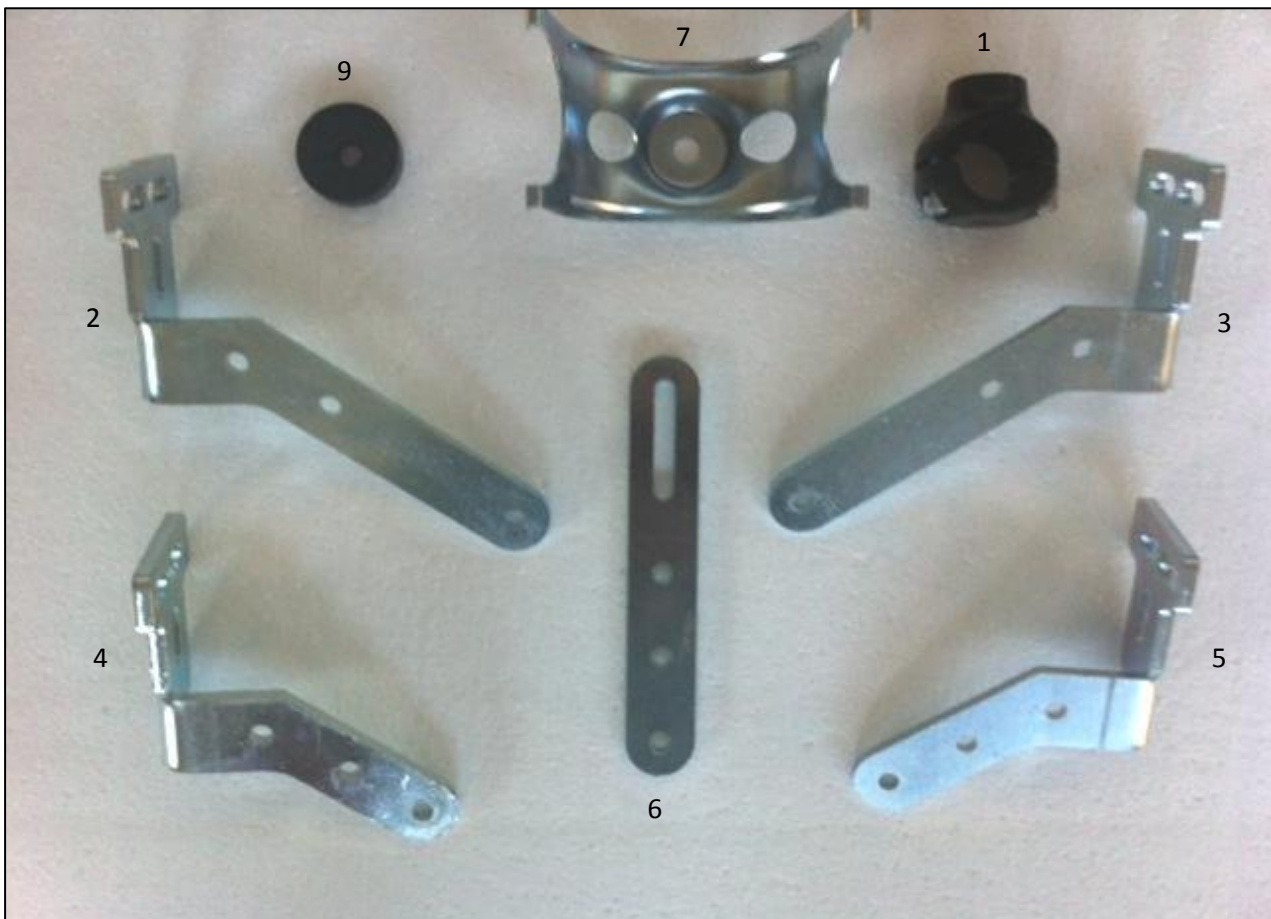

CERCHI - WHEELS

SUPPORTI MARMITTA - EXHAUST SUPPORT

CERCHI - WHEELS 1 pcs

	Cod/Item	DESCRIZIONE	ITEMS	Prezzo/Price
2	FK0253	CERCHIO ANTERIORE 130 V ALUMINIO	DOUGLAS FRONT WHEEL 130 V ALUMINIUM	6,300
1	FK0252	CERCHIO ANTERIORE 130 V MAGNESIO	DOUGLAS FRONT WHEEL 130 MAGNESIUM	9,450
1	FK0056	CERCHIO ANTERIORE 132 V MAGNESIO	DOUGLAS FRONT WHEEL 132 MAGNESIUM	9,450
1	FK0057	CERCHIO POSTERIORE 180 V MAGNESIO	DOUGLAS REAR WHEEL 180 MAGNESIUM	9,975
2	FK0254	CERCHIO POSTERIORE 180 V ALUMINIO	DOUGLAS REAR WHEEL 180 ALUMINIUM	7,350
2	FK0058	CERCHIO POSTERIORE 212 V MAGNESIO	DOUGLAS REAR WHEEL 212 MAGNESIUM	9,975

SUPPORTI MARMITTA - EXHAUST SUPPORT

	Cod/Item	DESCRIZIONE	ITEMS	Prezzo/Price
1	FK0059	FUNGHETTOALUMINIO BASSO 30 MM	ALLOY SUPPORT LOW 30 MM	4,200
2	FK0060	STAFFA SUPP. MARMITTA KZ 122,68X458,53 SX	SUPPORT BRACKET EXHAUST SX/KZ	4,200
3	FK0061	STAFFA SUPP. MARMITTA KZ 122,68X458,53 DX	SUPPORT BRACKET EXHAUST DX /KZ	4,200
4	FK0062	STAFFA SUPP. MARMITTA KF 122,68X158,53 SX	SUPPORT BRACKET EXHAUST	4,200
5	FK0287	STAFFA SUPP. MARMITTA KF ROTAX DX	SUPPORT BRACKET EXHAUST ROTAX DX	4,200
6	FK0063	STAFFA PER PRLUNGA	EXTENSION BRACKET	2,100
7	FK0064	CULLA MARMITTA	EXHAUST HOLDER	1,680
8	FK0065	MOLLA CULLA MARMITTA	EXHAUST HOLDER SPRING	420
9	FK0066	RONDELLA GOMMA M10X40 15 MM X CULLA	RUBBER WASCHER 10X40 15MM THICNESS FIX	315