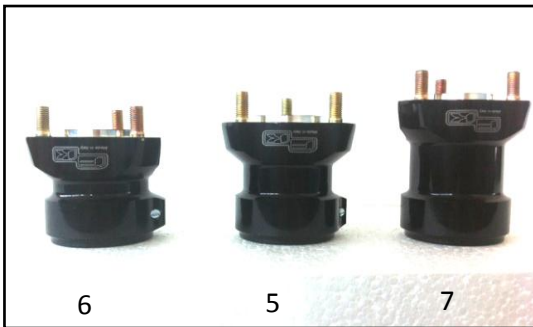

MOZZI ANTERIORI - FRONT WHEEL HUBS

MOZZI POSTERIORI E ANTERIORI - FRONT WHEEL HUBS

	Cod/Item	DESCRIZIONE	ITEMS	Prezzo/Price
1	FK001060	MOZZO ANT. KF3 MM 85	FRONT WHEELHUB MM 85	8,400
2	FK001061	MOZZO ANT. KF3 MM 100	FRONT WHEELHUB MM 100	8,400
3	FK001062	MOZZO ANT. KF3 LIGHT MM 85	FRONT WHEELHUB LIGHT MM 85	8,400
4	FK001063	MOZZO ANT. KF3 LIGHT MM 100	FRONT WHEELHUB LIGHT MM 100	8,400
5	FK001057	MOZZO ANT. DIAM. 40 MM 85	FRONT WHEELHUB DIAM. 40 MM 85	10,500
6	FK001058	MOZZO ANT. DIAM. 40 MM 75	FRONT WHEELHUB DIAM. 40 MM 75	9,450
7	FK001059	MOZZO ANT. DIAM. 40 MM 100	FRONT WHEELHUB DIAM. 40 MM 100	12,600
8	FK001060/M	MOZZO ANT. KF3 MM 85 MAGNESIO	FRONT WHEELHUB MM 85 MAGNESIUM	14,700
9	FK001061/M	MOZZO ANT. KF3 MM 100 MAGNESIO	FRONT WHEELHUB MM 100 MAGNESIUM	14,700
10	FK001062/M	MOZZO ANT. KF3 LIGHT MM 85 MAGNESIO	FRONT WHEELHUB LIGHT MM 85 LIGHT MAGN.	14,700
11	FK001063/M	MOZZO ANT. KF3 LIGHT MM 100 MAGNESIO	FRONT WHEELHUB MM 100 MAGNESIUM	14,700
12	FK001057/M	MOZZO ANT. DIAM. 40 MM 85 MAGNESIO	FRONT WHEELHUB DIAM. 40 MM 85 MAGNESIUM	15,250
13	FK001058/M	MOZZO ANT. DIAM. 40 MM 75 MAGNESIO	FRONT WHEELHUB DIAM. 40 MM 75 MAGNESIUM	15,250

PEDALI - PEDALS

PEDALI - PEDALS

Pos.	Cod/Item	DESCRIZIONE	ITEMS	Prezzo/Price
1	FK0093	PEDALE FRENO STD CROMO	FOOT BRAKE PEDAL STD CROMO	6,300
2	FK0094	PEDALE ACCELERATORE STD CROMO	ACCELERATOR PEDAL STD CROMO	6,300
3	FK0095	MOLLA PEDALE	PEDAL SPRING	420
4	FK0096	APPOGGIPIEDI PLASTICA		315
5	FK0275	PERNO PEDALE	PEDAL BOL	1,680
6	FK0284	TAPPO PLASTICA PEDALI	PLASTIC CUP PEDALS	630
7	FK0296	POGGIPIEDI REGOLABILE	ADJUSTABLE FOOTREST SYSTEM	16,800