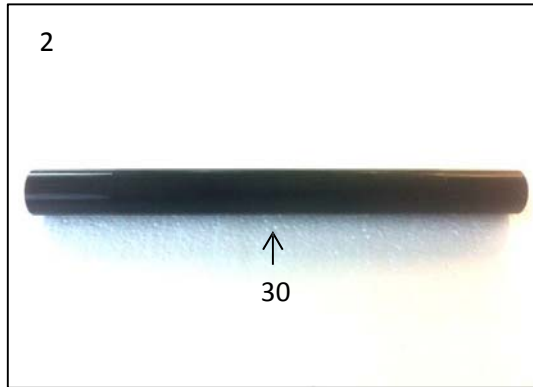

BARRE STABILIZZATRICI

BARRE STABILIZZATRICI

	Cod/Item	DESCRIZIONE	ITEMS	Prezzo/Price
1	FK0029	BARRA DI TORSIONE ANT. LASER D.30X310MM	FRONT TORSION BAR LASER CUT 30X310MM "C"	10,500
	FK0030	BARRA ANT. STD	FRONT TORSION BAR STD	4,200
2	FK0031	BARRA ANT. TEFLON 30	FRONT TORSION BAR TEFLON 30	5,250
3	FK0032	FASCETTA ALL. X TUBO 30MM ANOD. NERO	ALUMINIUM CLAMP 30MM - BLACK ANODIZED	3,150
3	FK0033	FASCETTA ALL. X TUBO 32MM ANOD. NERO	ALUMINIUM CLAMP 32MM - BLACK ANODIZED	3,150
4	FK0744	BARRA ANT. TEFLON 15	FRONT TORSION BAR TEFLON 15	7,000
5	FK0745	BARRA ANT. TEFLON 20	FRONT TORSION BAR TEFLON 20	7,000
6	FK0746	BARRA ANT. TEFLON 25	FRONT TORSION BAR TEFLON 25	7,000
7	FK0747	BARRA ANT. TEFLON 20 - 30 - 20	FRONT TORSION BAR TEFLON 20 - 30 - 20	7,000
8	FK0748	BARRA ANT. TEFLON 30 - 20 - 30	FRONT TORSION BAR TEFLON 30 - 20 - 30	7,000