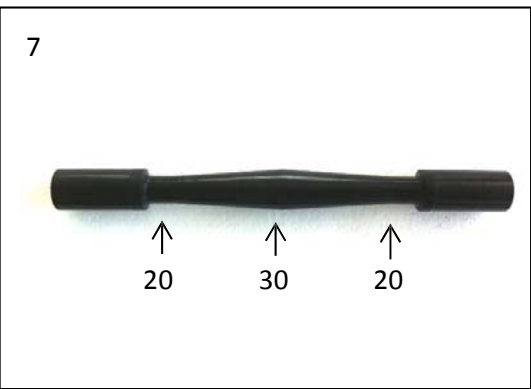

BARRE STABILIZZATRICI

BARRE STABILIZZATRICI

	Cod/Item	DESCRIZIONE	ITEMS	Prezzo/Price
1	FK0029	BARRA DI TORSIONE ANT. LASER D.30X310MM	FRONT TORSION BAR LASER CUT 30X310MM "C"	10,500
	FK0030	BARRA ANT. STD	FRONT TORSION BAR STD	4,200
2	FK0031	BARRA ANT. TEFLON 30	FRONT TORSION BAR TEFLON 30	5,250
3	FK0032	FASCETTA ALL. X TUBO 30MM ANOD. NERO	ALUMINIUM CLAMP 30MM - BLACK ANODIZED	3,150
3	FK0033	FASCETTA ALL. X TUBO 32MM ANOD. NERO	ALUMINIUM CLAMP 32MM - BLACK ANODIZED	3,150
4	FK0744	BARRA ANT. TEFLON 15	FRONT TORSION BAR TEFLON 15	7,000
5	FK0745	BARRA ANT. TEFLON 20	FRONT TORSION BAR TEFLON 20	7,000
6	FK0746	BARRA ANT. TEFLON 25	FRONT TORSION BAR TEFLON 25	7,000
7	FK0747	BARRA ANT. TEFLON 20 - 30 - 20	FRONT TORSION BAR TEFLON 20 - 30 - 20	7,000
8	FK0748	BARRA ANT. TEFLON 30 - 20 - 30	FRONT TORSION BAR TEFLON 30 - 20 - 30	7,000