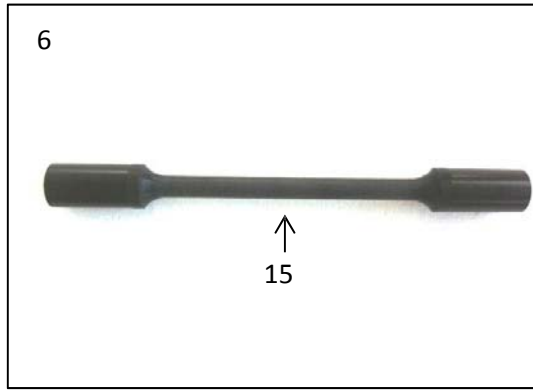

BARRE STABILIZZATRICI

BARRE STABILIZZATRICI

	Cod/Item	DESCRIZIONE	ITEMS	Prezzo/Price
1	FK0029	BARRA DI TORSIONE ANT. LASER D.30X310MM	FRONT TORSION BAR LASER CUT 30X310MM "C"	10,500
	FK0030	BARRA ANT. STD	FRONT TORSION BAR STD	4,200
2	FK0031	BARRA ANT. TEFLON 30	FRONT TORSION BAR TEFLON 30	5,250
3	FK0032	FASCETTA ALL. X TUBO 30MM ANOD. NERO	ALUMINIUM CLAMP 30MM - BLACK ANODIZED	3,150
3	FK0033	FASCETTA ALL. X TUBO 32MM ANOD. NERO	ALUMINIUM CLAMP 32MM - BLACK ANODIZED	3,150
4	FK0744	BARRA ANT. TEFLON 15	FRONT TORSION BAR TEFLON 15	7,000
5	FK0745	BARRA ANT. TEFLON 20	FRONT TORSION BAR TEFLON 20	7,000
6	FK0746	BARRA ANT. TEFLON 25	FRONT TORSION BAR TEFLON 25	7,000
7	FK0747	BARRA ANT. TEFLON 20 - 30 - 20	FRONT TORSION BAR TEFLON 20 - 30 - 20	7,000
8	FK0748	BARRA ANT. TEFLON 30 - 20 - 30	FRONT TORSION BAR TEFLON 30 - 20 - 30	7,000