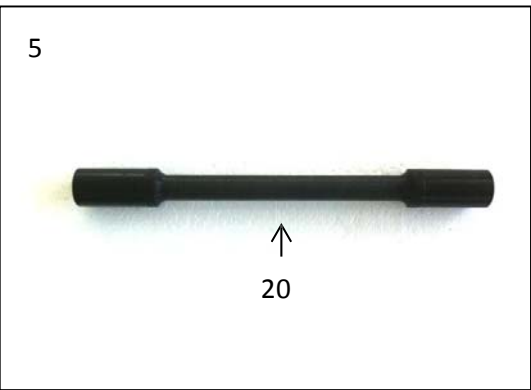

BARRE STABILIZZATRICI

BARRE STABILIZZATRICI

	Cod/Item	DESCRIZIONE	ITEMS	Prezzo/Price
1	FK0029	BARRA DI TORSIONE ANT. LASER D.30X310MM	FRONT TORSION BAR LASER CUT 30X310MM "C"	10,500
	FK0030	BARRA ANT. STD	FRONT TORSION BAR STD	4,200
2	FK0031	BARRA ANT. TEFLON 30	FRONT TORSION BAR TEFLON 30	5,250
3	FK0032	FASCETTA ALL. X TUBO 30MM ANOD. NERO	ALUMINIUM CLAMP 30MM - BLACK ANODIZED	3,150
3	FK0033	FASCETTA ALL. X TUBO 32MM ANOD. NERO	ALUMINIUM CLAMP 32MM - BLACK ANODIZED	3,150
4	FK0744	BARRA ANT. TEFLON 15	FRONT TORSION BAR TEFLON 15	7,000
5	FK0745	BARRA ANT. TEFLON 20	FRONT TORSION BAR TEFLON 20	7,000
6	FK0746	BARRA ANT. TEFLON 25	FRONT TORSION BAR TEFLON 25	7,000
7	FK0747	BARRA ANT. TEFLON 20 - 30 - 20	FRONT TORSION BAR TEFLON 20 - 30 - 20	7,000
8	FK0748	BARRA ANT. TEFLON 30 - 20 - 30	FRONT TORSION BAR TEFLON 30 - 20 - 30	7,000