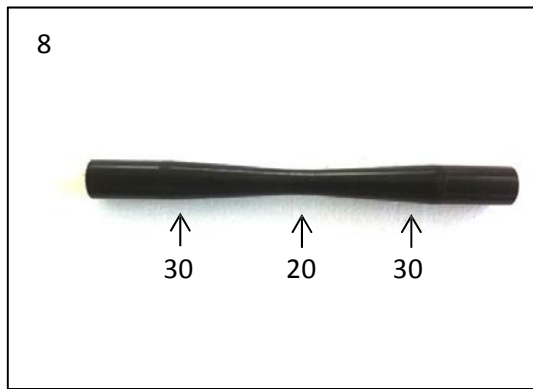

BARRE STABILIZZATRICI

BARRE STABILIZZATRICI

	Cod/Item	DESCRIZIONE	ITEMS	Prezzo/Price
1	FK0029	BARRA DI TORSIONE ANT. LASER D.30X310MM	FRONT TORSION BAR LASER CUT 30X310MM "C"	10,500
	FK0030	BARRA ANT. STD	FRONT TORSION BAR STD	4,200
2	FK0031	BARRA ANT. TEFLON 30	FRONT TORSION BAR TEFLON 30	5,250
3	FK0032	FASCETTA ALL. X TUBO 30MM ANOD. NERO	ALUMINIUM CLAMP 30MM - BLACK ANODIZED	3,150
3	FK0033	FASCETTA ALL. X TUBO 32MM ANOD. NERO	ALUMINIUM CLAMP 32MM - BLACK ANODIZED	3,150
4	FK0744	BARRA ANT. TEFLON 15	FRONT TORSION BAR TEFLON 15	7,000
5	FK0745	BARRA ANT. TEFLON 20	FRONT TORSION BAR TEFLON 20	7,000
6	FK0746	BARRA ANT. TEFLON 25	FRONT TORSION BAR TEFLON 25	7,000
7	FK0747	BARRA ANT. TEFLON 20 - 30 - 20	FRONT TORSION BAR TEFLON 20 - 30 - 20	7,000
8	FK0748	BARRA ANT. TEFLON 30 - 20 - 30	FRONT TORSION BAR TEFLON 30 - 20 - 30	7,000