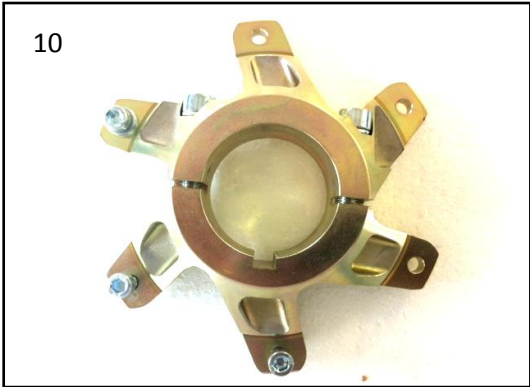

ASSALI - CUSCINETTI - AXLE - BEARINGS

ASSALI - AXLE

	Cod/Item	DESCRIZIONE	ITEMS	Prezzo/Price
1	FK0016	ASSALE 50X2X1040 FK4 MORBIDO	REAR AXLE 50X2X1040MM SOFT	29,400
1	FK0017	ASSALE 50X2X1040 FK5 MEDIO	REAR AXLE 50X2X1040MM MEDIUM	29,400
1	FK0018	ASSALE 50X2X1040 FK6 DURO	REAR AXLE 50X2X1040MM HARD	29,400
1	FK0019	ASSALE 50X2X1040 SS	REAR AXLE 50X2X1040MM SS	33,600
1	FK0020	ASSALE 40X2X1040 FK4 MORBIDO	REAR AXLE 40X2X1040MM SOFT	25,200
1	FK0021	ASSALE 40X2X1040 FK5 MEDIO	REAR AXLE 40X2X1040MM MEDIUM	25,200
1	FK0022	ASSALE 40X2X1040 FK6 DURO	REAR AXLE 40X2X1040MM HARD	25,200
2	FK0023	CHIAVETTA 2 PIOLI D. 7,3MM	KEY 2 PINS D. 7,3MM	1,260
3	FK0024	CHIAVETTA 3 PIOLI D. 7,3MM	KEY 3 PINS D. 7,3MM 8X6X60	1,260
4	FK0256	CHIAVETTA STD DD2	KEY STD DD2	1,260
4	FK0257	CHIAVETTA STD MINI MAX	KEY STD MINI MAX	1,260
5	FK0025	GUSCIO CUSCINETTO 50MM 90MM ALUMINIO	BEARING FLANGE 50MM 90MM ALUMINIUM	12,600
6	FK0026	GUSCIO CUSCINETTO 50MM MAGNESIO	BEARING FLANGE 50MM MAGNESIUM	16,800
7	FK0027	CUSCINETTO X ASSALE 50MM	BEARING FOR AXLE 50MM	8,400
7	FK0028	CUSCINETTO X ASSALE 40MM	BEARING FOR AXLE 40MM	9,450
9	FK0258	PORTACORONA KF 50 MM ALUMINIO	SPROCKET ACARRIER 50 MM ALUMINIUM	9,450
10	FK0270	PORTACORONA KF 50 MM MAGNESIO	SPROCKET ACARRIER 50 MM MAGNESIUM	14,700
	FK0186	BOCCOLA RINFORZO ASSALE	REINFORCED AXLE BUSH	
12	FK0279	FERMO MOTORE	CHAIN TIGHTENER BLCK	