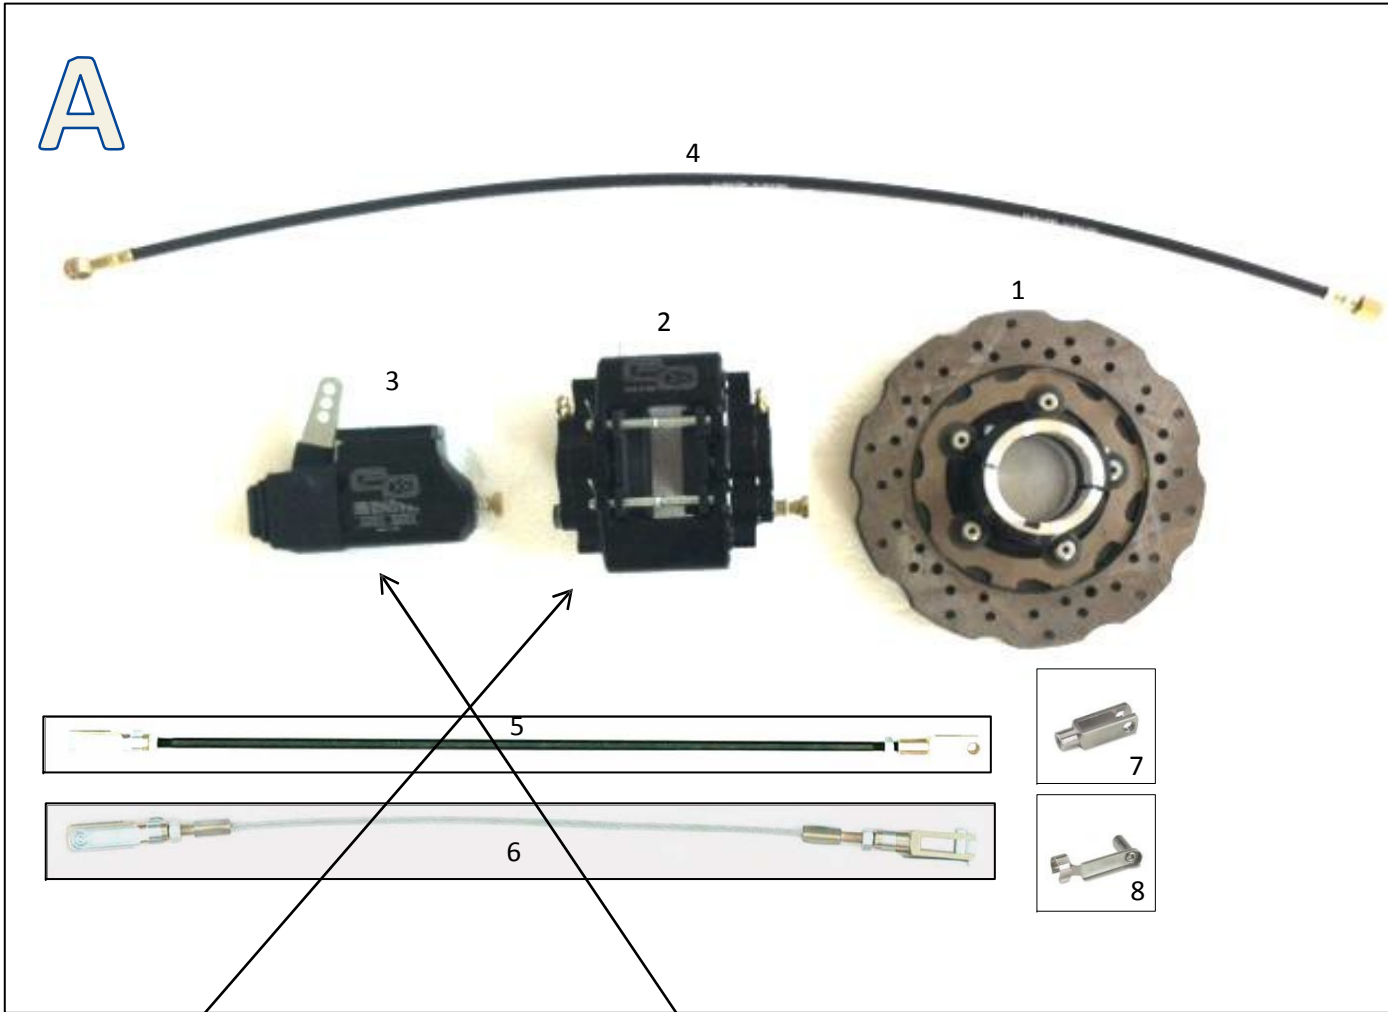

IMPIANTO FRENO POST. AP RACE KF3 / KZ / DD2 - REAR BRAKE SYSTEM AP RACE KF3 / KZ / DD2

A

IMPIANTO FRENO POST. AP RACE KF3 / KZ / DD2 - REAR BRAKE SYSTEM AP RACE KF3 / KZ / DD2

POS.	COD/ITEM	DESCRIZIONE	ITEMS	Prezzo / Price
A	FK0282	IMPIANTO POSTERIORE FK01 AP RACE	REAR BRAKE SYSTEM FK01 AP RACE	
1	FK0276	DISCO FRENO POST. AP 01 COMPLETO	REAR DISC COMPLETE AP 01 KZ-KF3	
2	FK0230	PINZA POSTERIORE AP RACE FK01 GHISA	REAR BRAKE CALIPER AP RACE FK01	58,800
3	FK0237	POMPA FRENI POST. AP RACE FK01 COMPLETA	MASTER CYLINDER AP RACE FK01 COMPLETE	27,300
4	FK0239	TUBO FRENO AP RACE FK01 POST. MM 720	BRAKE TUBE AP RACE FK01 REAR EYE MM, 720	8,400
5	FK0242	ASTA FRENO NERA MM 310	DRAW PIN BLACK MM 310	3,150
5	FK0209	ASTA FRENO NERA MM 340	DRAW PIN BLACK MM 340	3,150
6	FK0233	CAVO SICUREZZA MM 320	SAFETY CABLE MM 320	1,260
6	FK0210	CAVO SICUREZZA MM 350	SAFETY CABLE MM 350	1,260
7	FK0207	FORCHETTA SEMPLICE STD	SINPLE FORK STD	945
8	FK0208	CLIFT STD	CLIFT STD	420
9	FK0231	CORPO PINZA FRENO POST. AP RACE FK01	REAR NAKED HYDR. BRAKE CALIPER AP RACE FK01	25,250
10	FK0234	MOZZO PORTA DISCO AP RACE FK01POST. 50 NR	REAR BRAKE DISC HUB AP RACE 50 BL	11,550
11	FK0235	DISCO FRENO AP RACE FK01 POST. GHISA	REAR BRAKE DISC AP RACE	18,900
12	FK0236	BUSSOLA DISCO AP RACE FK01 POST. COMPLETA	REAR BRAKE DISC AP RACE BUSHING COMPLETE	1,890
13	FK0188	PASTIGLIA FRENO POST. ROSSA AP RACE FK01	REAR PAD AP RACE RED	8,400
14	FK0185	SUPPORTO PINZA POSTERIORE ERGAL	BRAKE CALIPER SUPPORT POST. ERGAL	12,600
15	FK0240	KIT REVISIONE PINZA FRENO POST. AP RACE FK01	KIT AP RACE FK01 BRAKE CALIPER OVERHAUL	5,670
16	FK0241	KIT REVIONE POMPA POST. AP RACE	KIT AP MASTER CYLINDER OVERRHAUL	6,090
17	FK0740	VITE SPURGO PINZA POST. AP RACE	BLEEDER SCREW	840
18	FK0741	BOLLUONE PASSAGGIO OLIO X PINZA POST.	CALIPER AND PUMP BAJO BOLT	1,260
19	FK0656	COPERCHIO POMPA AP RACE 55X35	AP-RACE MASTER CYLINDER 55x35 PUMP COVER	2,100