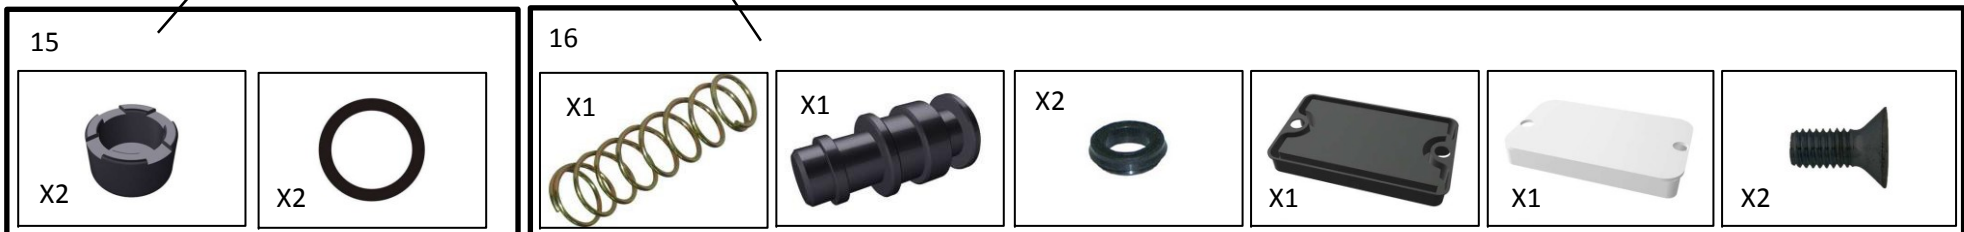

IMPIANTO FRENO POST. AP RACE KF3 / KZ / DD2 - REAR BRAKE SYSTEM AP RACE KF3 / KZ / DD2

A

IMPIANTO FRENO POST. AP RACE KF3 / KZ / DD2 - REAR BRAKE SYSTEM AP RACE KF3 / KZ / DD2

POS.	COD/ITEM	DESCRIZIONE	ITEMS	Prezzo / Price
A	FK0282	IMPIANTO POSTERIORE FK01 AP RACE	REAR BRAKE SYSTEM FK01 AP RACE	
1	FK0276	DISCO FRENO POST. AP 01 COMPLETO	REAR DISC COMPLETE AP 01 KZ-KF3	
2	FK0230	PINZA POSTERIORE AP RACE FK01 GHISA	REAR BRAKE CALIPER AP RACE FK01	58,800
3	FK0237	POMPA FRENI POST. AP RACE FK01 COMPLETA	MASTER CYLINDER AP RACE FK01 COMPLETE	27,300
4	FK0239	TUBO FRENO AP RACE FK01 POST. MM 720	BRAKE TUBE AP RACE FK01 REAR EYE MM, 720	8,400
5	FK0242	ASTA FRENO NERA MM 310	DRAW PIN BLACK MM 310	3,150
5	FK0209	ASTA FRENO NERA MM 340	DRAW PIN BLACK MM 340	3,150
6	FK0233	CAVO SICUREZZA MM 320	SAFETY CABLE MM 320	1,260
6	FK0210	CAVO SICUREZZA MM 350	SAFETY CABLE MM 350	1,260
7	FK0207	FORCHETTA SEMPLICE STD	SINPLE FORK STD	945
8	FK0208	CLIFT STD	CLIFT STD	420
9	FK0231	CORPO PINZA FRENO POST. AP RACE FK01	REAR NAKED HYDR. BRAKE CALIPER AP RACE FK01	25,250
10	FK0234	MOZZO PORTA DISCO AP RACE FK01POST. 50 NR	REAR BRAKE DISC HUB AP RACE 50 BL	11,550
11	FK0235	DISCO FRENO AP RACE FK01 POST. GHISA	REAR BRAKE DISC AP RACE	18,900
12	FK0236	BUSSOLA DISCO AP RACE FK01 POST. COMPLETA	REAR BRAKE DISC AP RACE BUSHING COMPLETE	1,890
13	FK0188	PASTIGLIA FRENO POST. ROSSA AP RACE FK01	REAR PAD AP RACE RED	8,400
14	FK0185	SUPPORTO PINZA POSTERIORE ERGAL	BRAKE CALIPER SUPPORT POST. ERGAL	12,600
15	FK0240	KIT REVISIONE PINZA FRENO POST. AP RACE FK01	KIT AP RACE FK01 BRAKE CALIPER OVERHAUL	5,670
16	FK0241	KIT REVIONE POMPA POST. AP RACE	KIT AP MASTER CYLINDER OVERRHAUL	6,090
17	FK0740	VITE SPURGO PINZA POST. AP RACE	BLEEDER SCREW	840
18	FK0741	BOLLUONE PASSAGGIO OLIO X PINZA POST.	CALIPER AND PUMP BAJO BOLT	1,260
19	FK0656	COPERCHIO POMPA AP RACE 55X35	AP-RACE MASTER CYLINDER 55x35 PUMP COVER	2,100