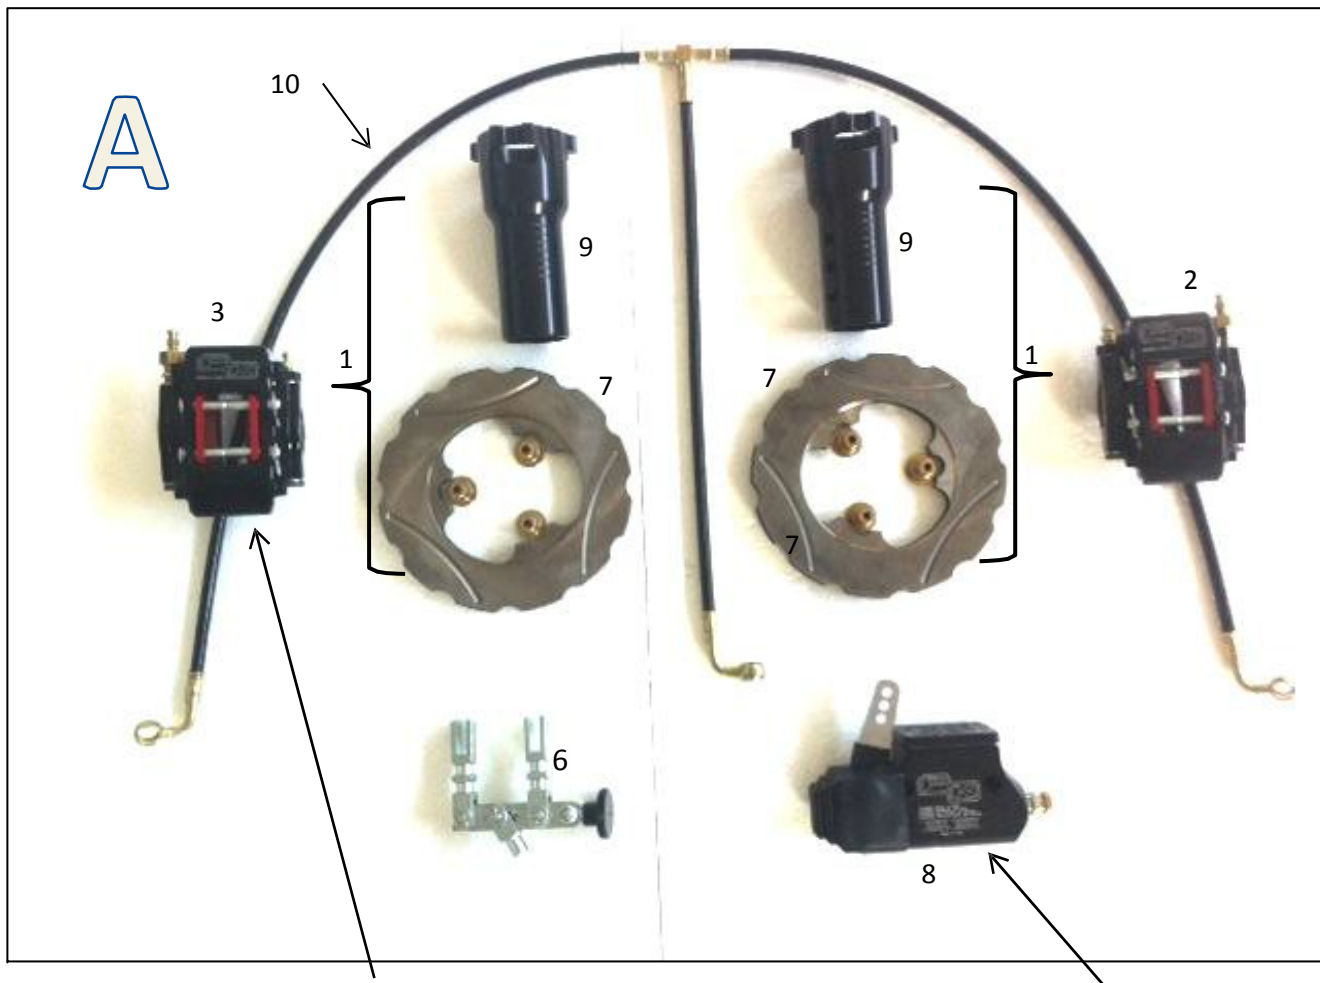

IMPIANTO FRENO ANT. AP RACE KZ / DD2 - BRAKE SYSTEM ANT. AP RACE KZ / DD2

IMPIANTO FRENO ANT. AP RACE FK01 KZ / DD2 - BRAKE SYSTEM ANT. AP RACE FK01 KZ / DD2				
POS.	COD/ITEM	DESCRIZIONE	ITEMS	Prezzo / Price
A	FK0281	IMPIANTO ANTERIORE AP RACE	FRONT BRAKE SYSTEM AP RACE	
1	FK0277	DISCO FRENO ANT. COMPLETO AP RACE KZ	FRONT DISC COMPLETE KZ	
2	FK0221	PINZA ANT. AP RACE DX	FRONT BRAKE CALIPER AP RACE RH	49,350
3	FK0232	PINZA ANT. AP RACE SX	FRONT BRAKE CALIPER AP RACE LF	49,350
4	FK0193	SUPPORTO PINZA ANTERIORE DX	BRAKE CALIPER ANT. SUPPORT RH	8,400
5	FK0194	SUPPORTO PINZA ANTERIORE SX	BRAKE CALIPER ANT. SUPPORT LF	8,400
6	FK0238	RIPARTITORE DI FRENATA AP RACE (KZ)	BRAKE EQUALIZER AP RACE (KZ)	9,450
7	FK0224	DISCO FRENO AP RACE	FRONT BRAKE SYSTEM AP RACE DISC	14,700
8	FK0225	POMPA FRENO AP RACE (FRENO ANT.)	MASTER CYLINDER AP RACE FRONT BRAKE	27,300
9	FK0227	MOZZO PORTADISCO ERGAL NERO AP RACE	FRONT BRAKE SYSTEM HUB AP RACE DISC	13,650
10	FK0228	TUBO FRENO TRIS OCCH. AP RACE ANT	BRAKE TUBE TRIS EYE. AP RACE FRONT	12,600
11	FK0201	FASCETTA FERMA TUBO FRENO	BRAKE TUBE BAND	250
12	FK0189	PASTIGLIA FRENO ANT. ROSSA AP RACE FK01	FRONT PAD AP RACE FK01 ANT. RED	8,400
13	FK0229	KIT BICCHIERINO DISCO ANT. AP RACE FLOTTANTE	KIT FIXING DEVICE FRONT BRAKE SIST. FLOATING	1,890
14	FK0223	KIT REVISIONE PINZA FRENO ANT. AP RACE	KIT AP RACE REVISION FRONT BRAKE CALIPER	4,200
15	FK0226	KIT REVISIONE POMPA FRENO ANT. AP RACE	KIT AP RACE REVISION MASTER CYLINDER	7,350
16	FK0735	PARAPOLVERE X POMPA FRENO	MASTER CYLINDER DUST COVER	1,470
17	FK0736	VITE SPURGO COMPLETA PINZA ANT.	BLEEDER BOLT AND SCREW FOR HIDR. BRAKE CALIPER	
18	FK0656	COPERCHIO POMPA AP RACE 55X35	AP-RACE MASTER CYLINDER 55x35 PUMP COVER	2,100