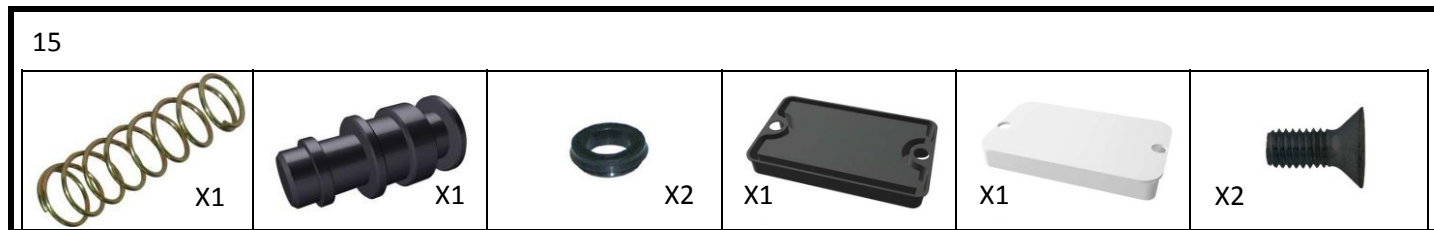

IMPIANTO FRENO ANT. AP RACE KZ / DD2 - BRAKE SYSTEM ANT. AP RACE KZ / DD2

IMPIANTO FRENO ANT. AP RACE FK01 KZ / DD2 - BRAKE SYSTEM ANT. AP RACE FK01 KZ / DD2				
POS.	COD/ITEM	DESCRIZIONE	ITEMS	Prezzo / Price
A	FK0281	IMPIANTO ANTERIORE AP RACE	FRONT BRAKE SYSTEM AP RACE	
1	FK0277	DISCO FRENO ANT. COMPLETO AP RACE KZ	FRONT DISC COMPLETE KZ	
2	FK0221	PINZA ANT. AP RACE DX	FRONT BRAKE CALIPER AP RACE RH	49,350
3	FK0232	PINZA ANT. AP RACE SX	FRONT BRAKE CALIPER AP RACE LF	49,350
4	FK0193	SUPPORTO PINZA ANTERIORE DX	BRAKE CALIPER ANT. SUPPORT RH	8,400
5	FK0194	SUPPORTO PINZA ANTERIORE SX	BRAKE CALIPER ANT. SUPPORT LF	8,400
6	FK0238	RIPARTITORE DI FRENATA AP RACE (KZ)	BRAKE EQUALIZER AP RACE (KZ)	9,450
7	FK0224	DISCO FRENO AP RACE	FRONT BRAKE SYSTEM AP RACE DISC	14,700
8	FK0225	POMPA FRENO AP RACE (FRENO ANT.)	MASTER CYLINDER AP RACE FRONT BRAKE	27,300
9	FK0227	MOZZO PORTADISCO ERGAL NERO AP RACE	FRONT BRAKE SYSTEM HUB AP RACE DISC	13,650
10	FK0228	TUBO FRENO TRIS OCCH. AP RACE ANT	BRAKE TUBE TRIS EYE. AP RACE FRONT	12,600
11	FK0201	FASCETTA FERMA TUBO FRENO	BRAKE TUBE BAND	250
12	FK0189	PASTIGLIA FRENO ANT. ROSSA AP RACE FK01	FRONT PAD AP RACE FK01 ANT. RED	8,400
13	FK0229	KIT BICCHIERINO DISCO ANT. AP RACE FLOTTANTE	KIT FIXING DEVICE FRONT BRAKE SIST. FLOATING	1,890
14	FK0223	KIT REVISIONE PINZA FRENO ANT. AP RACE	KIT AP RACE REVISION FRONT BRAKE CALIPER	4,200
15	FK0226	KIT REVISIONE POMPA FRENO ANT. AP RACE	KIT AP RACE REVISION MASTER CYLINDER	7,350
16	FK0735	PARAPOLVERE X POMPA FRENO	MASTER CYLINDER DUST COVER	1,470
17	FK0736	VITE SPURGO COMPLETA PINZA ANT.	BLEEDER BOLT AND SCREW FOR HIDR. BRAKE CALIPER	
18	FK0656	COPERCHIO POMPA AP RACE 55X35	AP-RACE MASTER CYLINDER 55x35 PUMP COVER	2,100