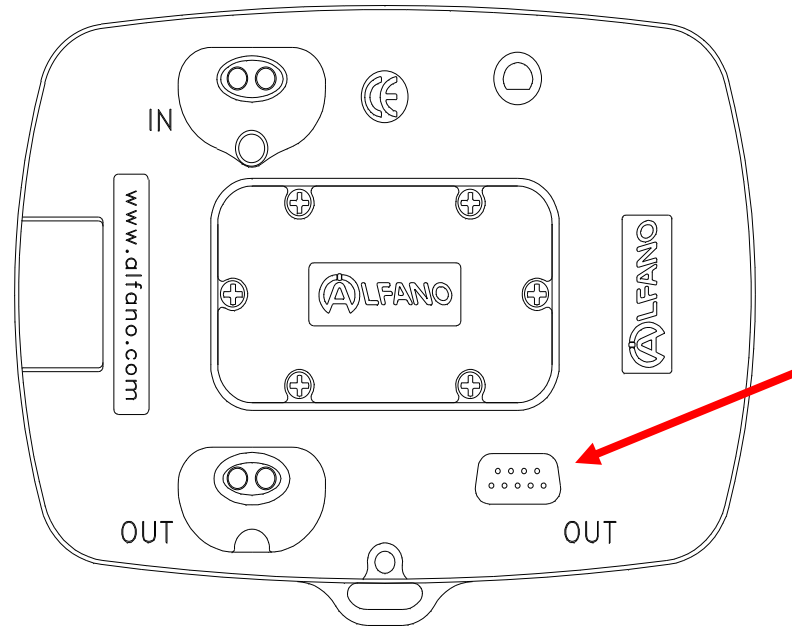

Adjusting

VISION / A-181

We apply a method of continuous development. Therefore, we reserve the right to bring changes and improvements to all products described in this document, without preliminary notice. Consult our website regularly www.alfano.com in order to be informed of the last news and/or changes.